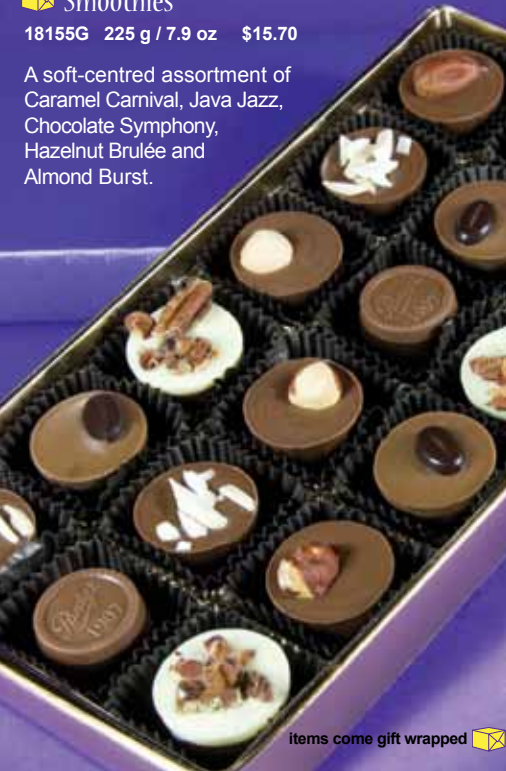

120 g / 4.2 oz \$4.15

C. 24579

Continental Crisp Eggs ~ 3 pcs

Smooth hazelnut centre with rice crisps in milk chocolate.

120 g / 4.2 oz \$4.15

Peanut Butter Fingers - 12 pcs

27994 216 g / 7.6 oz \$9.40

Peanut butter centres enrobed in milk chocolate. Individually wrapped - Great for hiding and finding!

Sweet Georgia Browns ~ 8 pcs

16001G 280 g / 9.9 oz \$15.70

Luscious caramel and jumbo pecans, crowned with creamy milk chocolate. In a box of eight.

Smoothies

18155G 225 g / 7.9 oz \$15.70

A soft-centred assortment of Caramel Carnival, Java Jazz, Chocolate Symphony, Hazelnut Brulée and Almond Burst.

items come gift wrapped 

Hedgehogs

Smooth hazelnut gianduja centre, nestled in milk chocolate. Presented in their signature triangular box.

17011G Hedgehogs ~ 10 pcs
235 g / 8.3 oz \$15.70

17009G Mini Hedgehogs ~ 10 pcs
100 g / 3.5 oz \$10.45